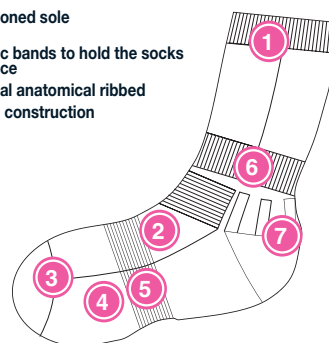

## TREKING

T4700200E11 – size 36–38  
 T4700201E11 – size 39–41  
 T4700202E11 – size 42–44

gCO<sub>2</sub>e  
2039

- 1 elastic cuff
- 2 relieved weave
- 3 delicate toe seam construction
- 4 cushioned sole
- 5-6 elastic bands to hold the socks in place
- 7 special anatomical ribbed ankle construction